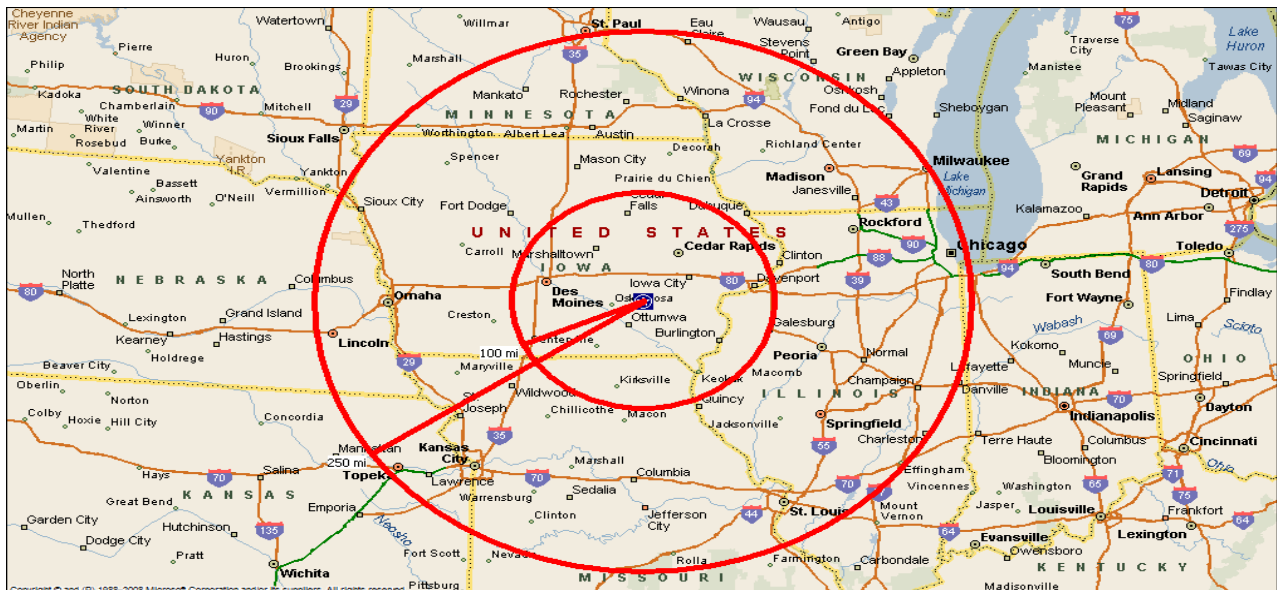

Introducing Sedna's New Warehouse Location

1400 N. Cherry St, Sigourney, IA 52591

96,000 Square Feet

11 docks, 3 drive-in doors

30' Center Beam Height, 18' Eaves

We are in the business of providing storage and distribution services to customers like you. Sedna, a nationwide logistics and warehousing company based in Iowa, operates in 26 states including locations in **Keota, Sigourney, and Washington, IA.**

Does not include: utilities

Flexible Terms

One (1) year minimum agreement

Discounts available for multi-year agreement

Convenient Location

1400 N. Cherry St, Sigourney, IA 52591

Within 100 miles of Des Moines and Cedar Rapids, IA
250 mile radius includes Chicago, Kansas City, Omaha,
Minneapolis, and St. Louis