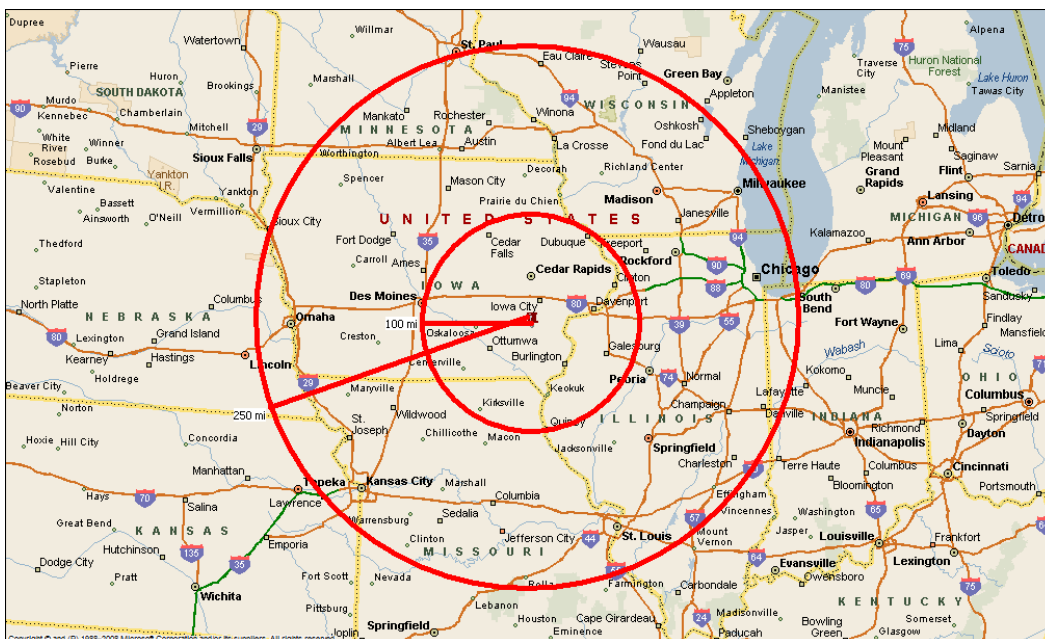

Sedna's Washington, IA Location

1000 N. 12th Avenue, Washington, IA

140,000 Sq. Ft. Warehouse, 5,000 Sq. Ft. Office

6 docks, drive-in door, 35' center beam height

We are in the business of providing storage and distribution services to customers like you. Sedna, a nationwide logistics and warehousing company based in Iowa, operates in 26 states including locations in **Keota, Sigourney, and Washington, IA.**

Within 100 miles of Des Moines and Cedar Rapids, IA
250 mile radius includes Chicago, Kansas City, Omaha,
Minneapolis, and St. Louis

Contact Us:

Marc Bretz 319-558-8482 or marc@sednalogistics.com